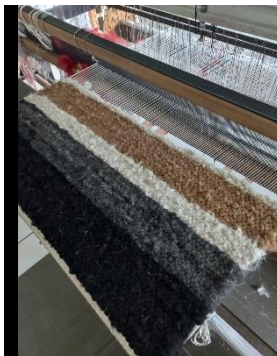

Bedside rugs by Berg Weaving, Pure Alpaca

Not yet received

Not yet received

Hand spun and
Hand woven

2 of each design. Approx

1m x 75

R2750 per rug

R5000 for a pair.